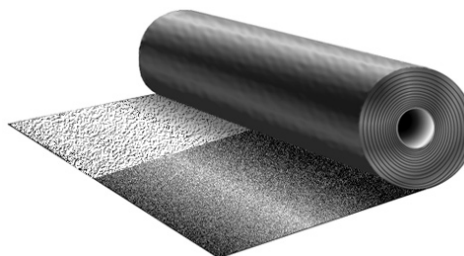

PRODUCT DATA*

Roll Dimensions	36' x 36"
Coverage per roll	1/2 Square
Exposure	17"

*All values stated as nominal