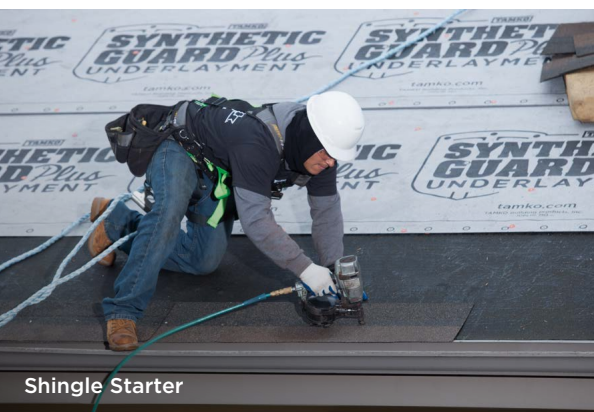

PROLONG
Ventilation and Hip & Ridge Shingles

PERFORM
Shingles

PROTECT
Waterproofing, Underlayments and Starter Shingles

Moisture Guard®

Synthetic Guard™ Plus

Shingle Starter

PROTECT

Waterproofing, Underlayments and Starter Shingles

Give your roof a great foundation with the right waterproofing products and application considering your local and state building codes, regional weather, and choice of shingle. Add another layer of protection with synthetic underlayments to help defend the roof deck and create the optimal base for the shingles. Finally, give your shingles the start they need and help reduce blowoffs with TAMKO® Starter Course Shingles, a **requirement** for all TAMKO high wind warranties.*

WATERPROOFING

TAMKO's offerings of self-adhering underlayments are the latest in underlayment technology. Manufactured with SBS modified bitumen asphalt, these products are designed for fast and easy application with waterproofing capabilities.

- Synthetic Guard™ Underlayment
- Synthetic Guard™ Plus Underlayment

STARTER

Start your shingle installation off well with TAMKO® Starter Course Shingles on the eave and/or rake edge prior to shingle installation, an important part of any roofing system and a **requirement** for all TAMKO high wind warranties.