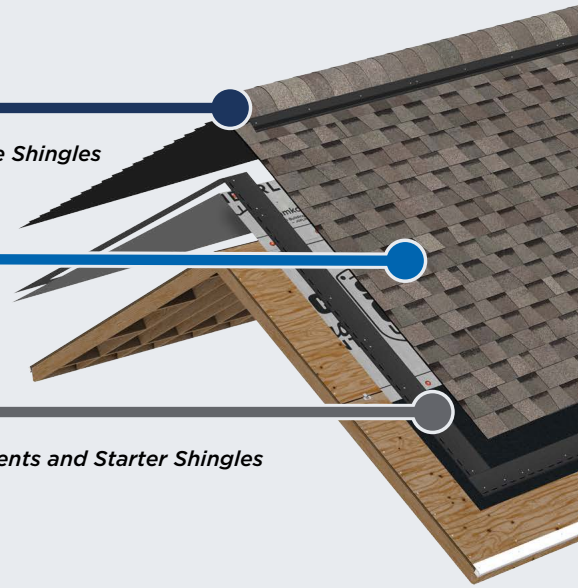

Insist on TAMKO® products for the full TAMKO Complete® Roof System. TAMKO products are specifically designed to work together, building layer upon layer of protection.

*Learn more about the requirements for an extended Full Start® period by upgrading to a TAMKO WxtShield Enhanced System Warranty at tamko.com/enhancedwarranties.

PROLONG
Ventilation and Hip & Ridge Shingles

PERFORM
Shingles

PROTECT
Waterproofing, Underlayments and Starter Shingles

Moisture Guard®

Synthetic Guard™ Plus

Shingle Starter

PROTECT

Waterproofing, Underlayments and Starter Shingles

Give your roof a great foundation with the right waterproofing products and application considering your local and state building codes, regional weather, and choice of shingle. Add another layer of protection with synthetic underlayments to help defend the roof deck and create the optimal base for the shingles. Finally, give your shingles the start they need and help reduce blowoffs with TAMKO® Starter Course Shingles, a **requirement** for all TAMKO high wind warranties.*

WATERPROOFING

TAMKO's offerings of self-adhering underlayments are the latest in underlayment technology. Manufactured with SBS modified bitumen asphalt, these products are designed for fast and easy application with waterproofing capabilities.